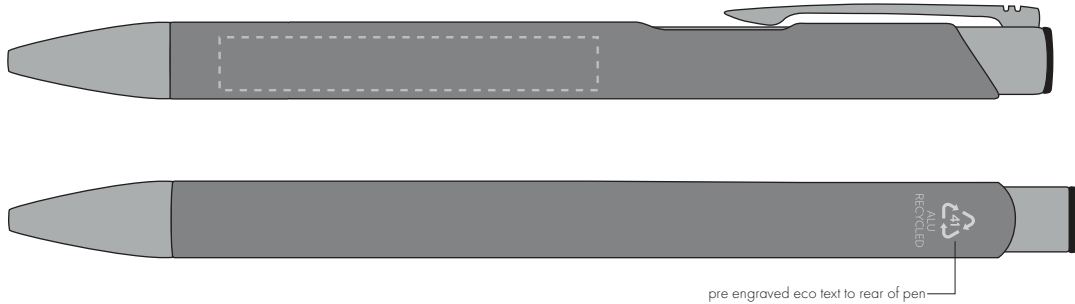

Your Ref:	Quantity:	Product Code: TPC982001
Our Ref:	Version: 1	Product Colour: GREY

PRINTING CONCERNS:

We stock this item in the following colours

**PANTONE REFERENCE(S)**

- Colour 1
- Colour 2
- Colour 3
- Colour 4

ARTWORK SCALE 100%

ARTWORK SCALE 100%

Side Print Area:
50mm x 7mm

pre engraved eco text to rear of pen

Product Image for visualisation
- colours may vary**The dashed line is to demonstrate print area and will not appear on your printed item****PLEASE NOTE:**